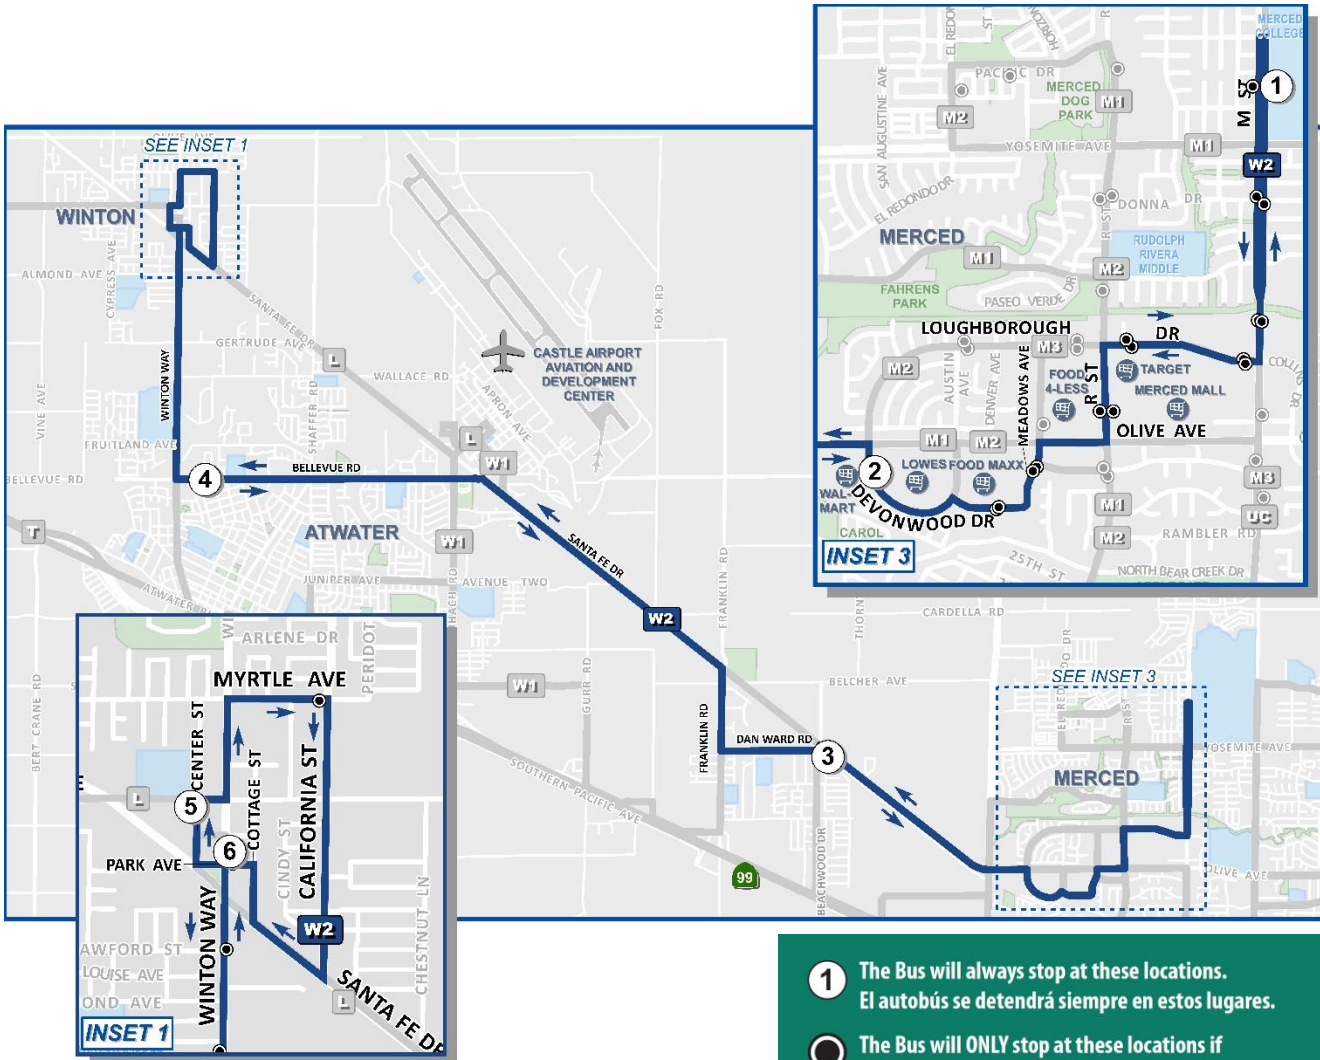

- Merced
- Merced College
- Target
- Walmart
- Atwater
- Community Center
- Civic Center
- Savemart
- Winton
- V.F.W.
- Dollar General

The Public Transportation Services of the
 Transit Joint Powers Authority for
 Merced County

To Merced A Merced

④ Jack In the Box (Atwater)	③ Dan Ward & Beachwood Dr.	② Walmart (Merced)	① Merced College (Arrive)
7:08 AM	7:26 AM	7:33 AM	7:45 AM
8:08 AM	8:26 AM	8:33 AM	8:45 AM
9:14 AM	9:32 AM	9:39 AM	9:51 AM
10:14 AM	10:32 AM	10:39 AM	10:51 AM
11:14 AM	11:32 AM	11:39 AM	11:51 AM
12:14 PM	12:32 PM	12:39 PM	12:51 PM
1:14 PM	1:32 PM	1:39 PM	1:51 PM
2:14 PM	2:32 PM	2:39 PM	2:51 PM
3:14 PM	3:32 PM	3:39 PM	3:51 PM
4:14 PM	4:32 PM	4:39 PM	4:51 PM
5:14 PM	5:32 PM	5:39 PM	5:51 PM
6:14 PM	6:32 PM	6:39 PM	6:51 PM
7:14 PM	7:32 PM	7:39 PM	7:51 PM
-	-	-	-

To Merced A Merced

④ Jack In the Box (Atwater)	③ Dan Ward & Beachwood Dr.	② Walmart (Merced)	① Merced College (Arrive)
7:59 AM	8:17 AM	8:24 AM	8:36 AM
9:59 AM	10:17 AM	10:24 AM	10:36 AM
12:09 PM	12:27 PM	12:34 PM	12:46 PM
4:04 PM	4:22 PM	4:29 PM	4:41 PM

\$1.50 Local Trip / Viaje Local

Fixed Routes are FREE for qualifying Seniors, Veterans, and ADA Eligible Passengers. (Valid ID is REQUIRED)
 Las Rutas fijas son GRATIS para mayores de 62 años, Veteranos y Pasajeros Elegibles de ADA. (ID válida es REQUERIDO)