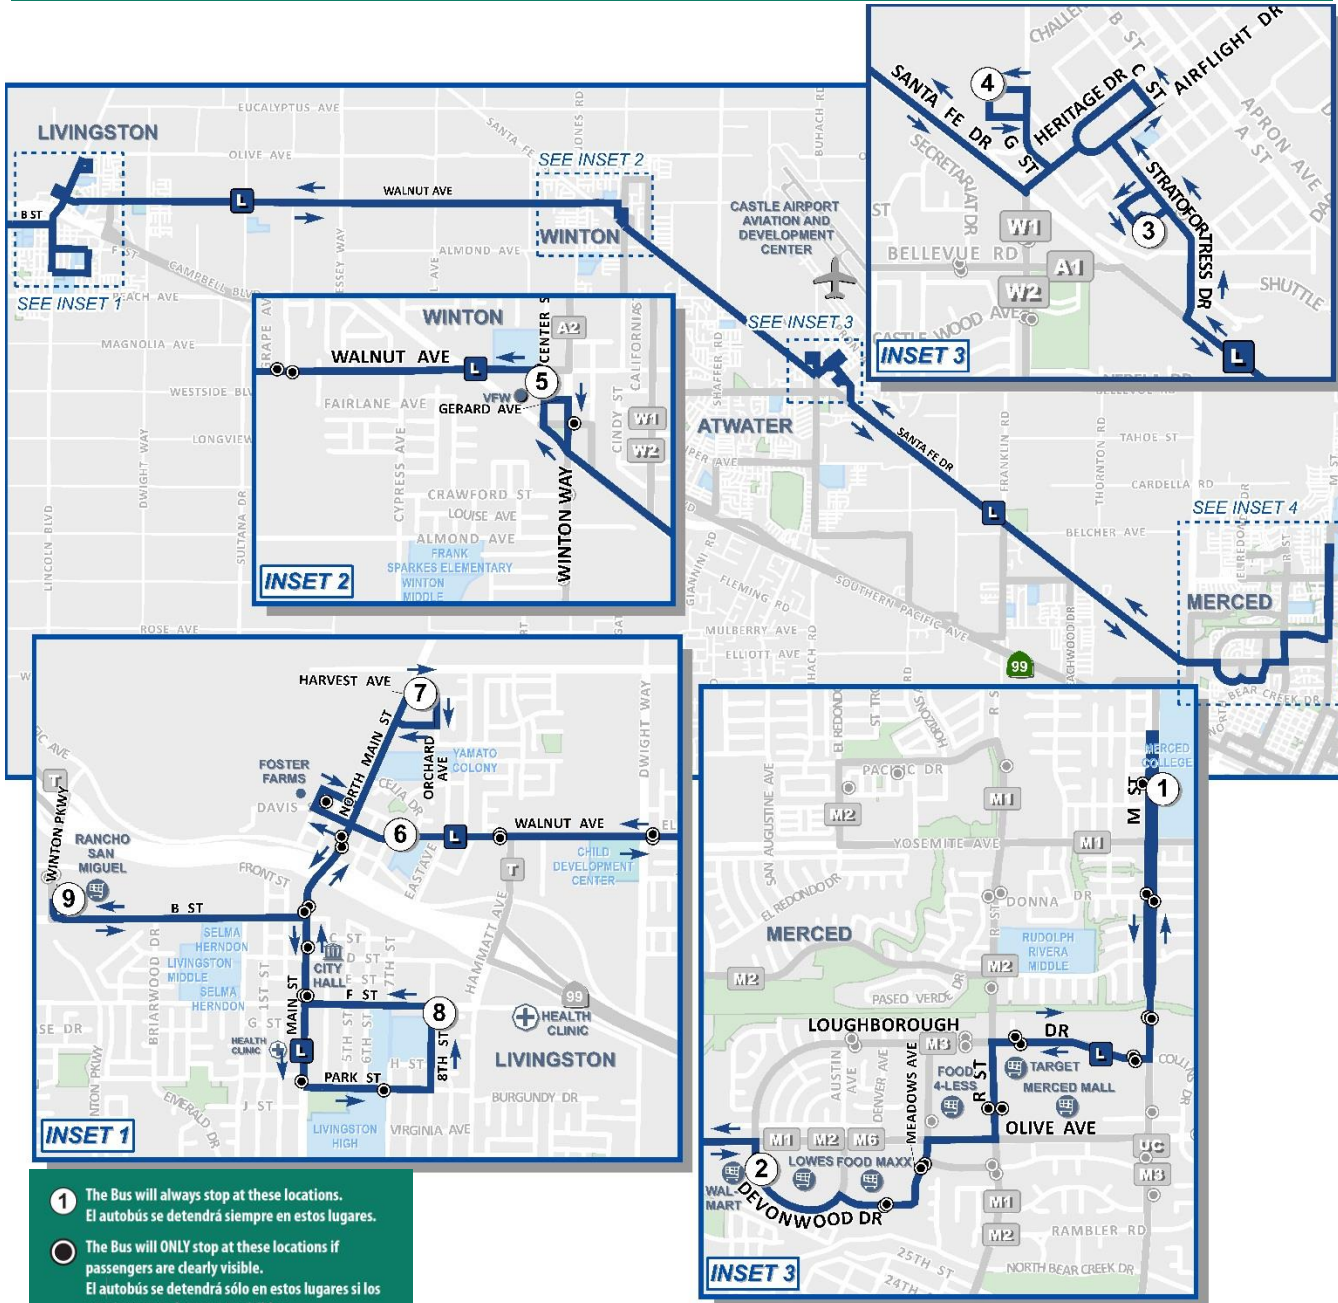

Download Merced The Bus App Now! Available for Apple & Android
Descarga La App de Merced The Bus Hoy! Solo para Apple y Android

For automated assistance call / Para asistencia automatizado llame (209) 626-1414

- 1 The Bus will always stop at these locations.
  El autobús se detendrá siempre en estos lugares.
- 2 The Bus will ONLY stop at these locations if passengers are clearly visible.
  El autobús se detendrá sólo en estos lugares si los pasajeros son claramente visibles.