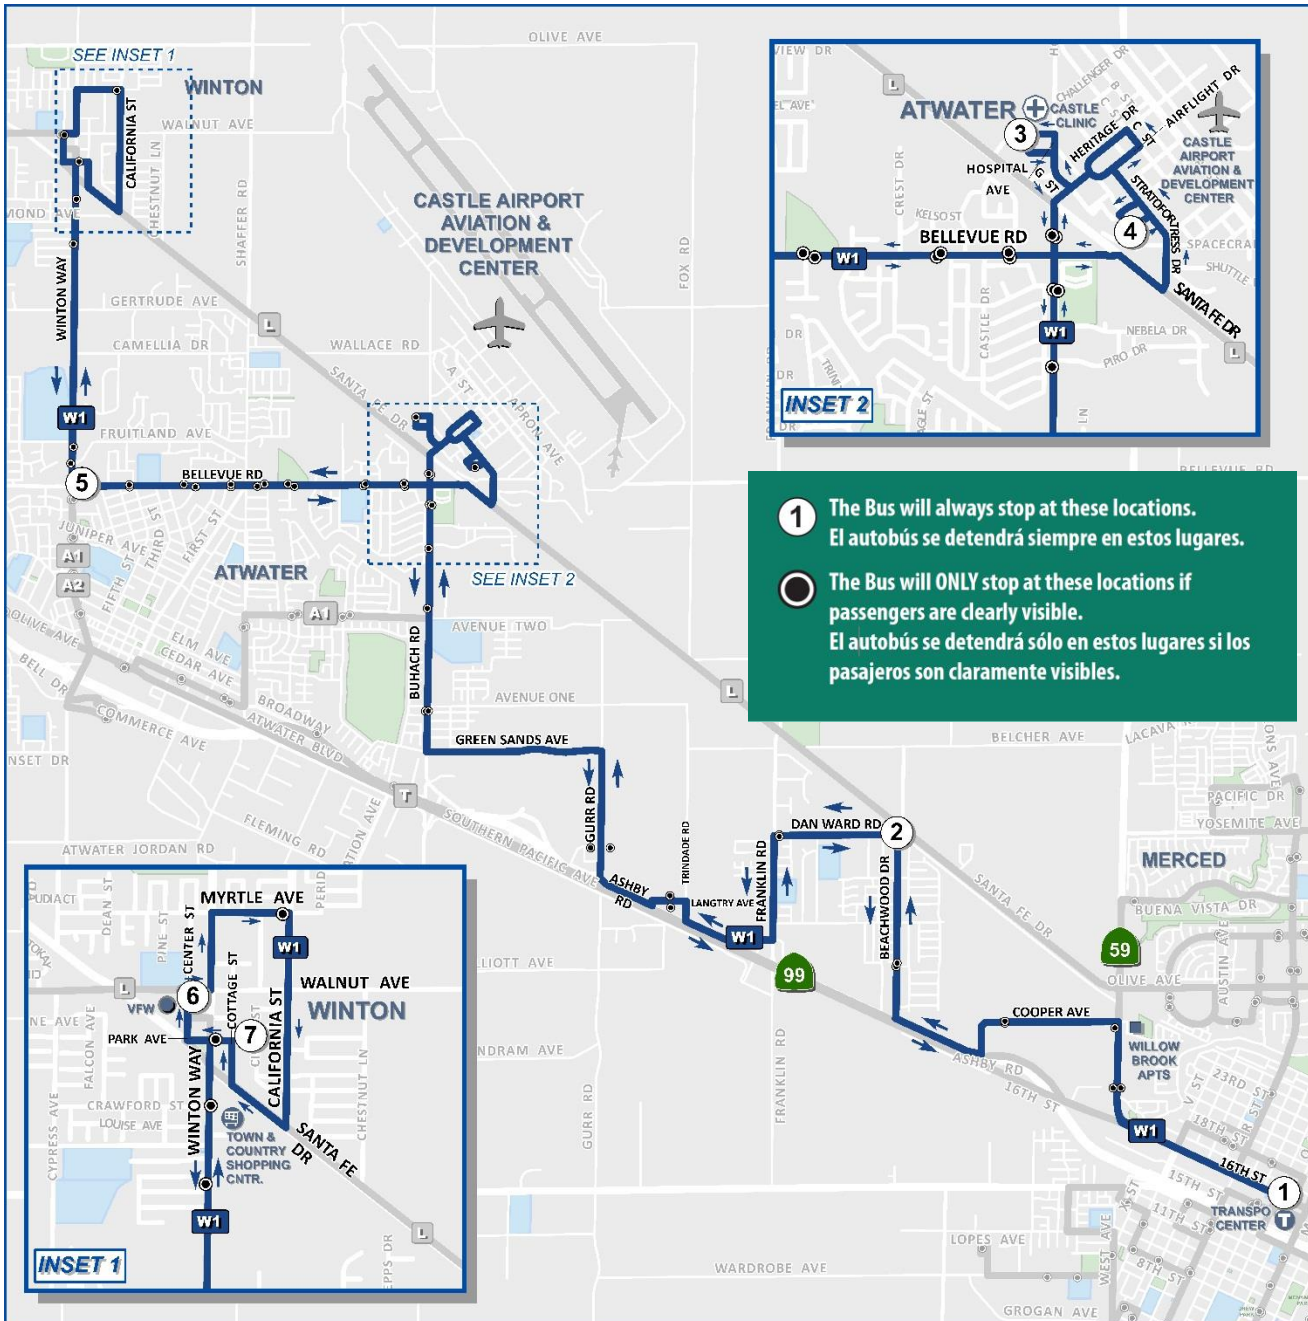

Download Merced The Bus App Now! Available for Apple & Android
Descarga La App de Merced The Bus Hoy! Solo para Apple y Android

For automated assistance call / Para asistencia automatizado llame (209) 626-1414

1 The Bus will always stop at these locations.
El autobús se detendrá siempre en estos lugares.

2 The Bus will ONLY stop at these locations if passengers are clearly visible.
El autobús se detendrá sólo en estos lugares si los pasajeros son claramente visibles.