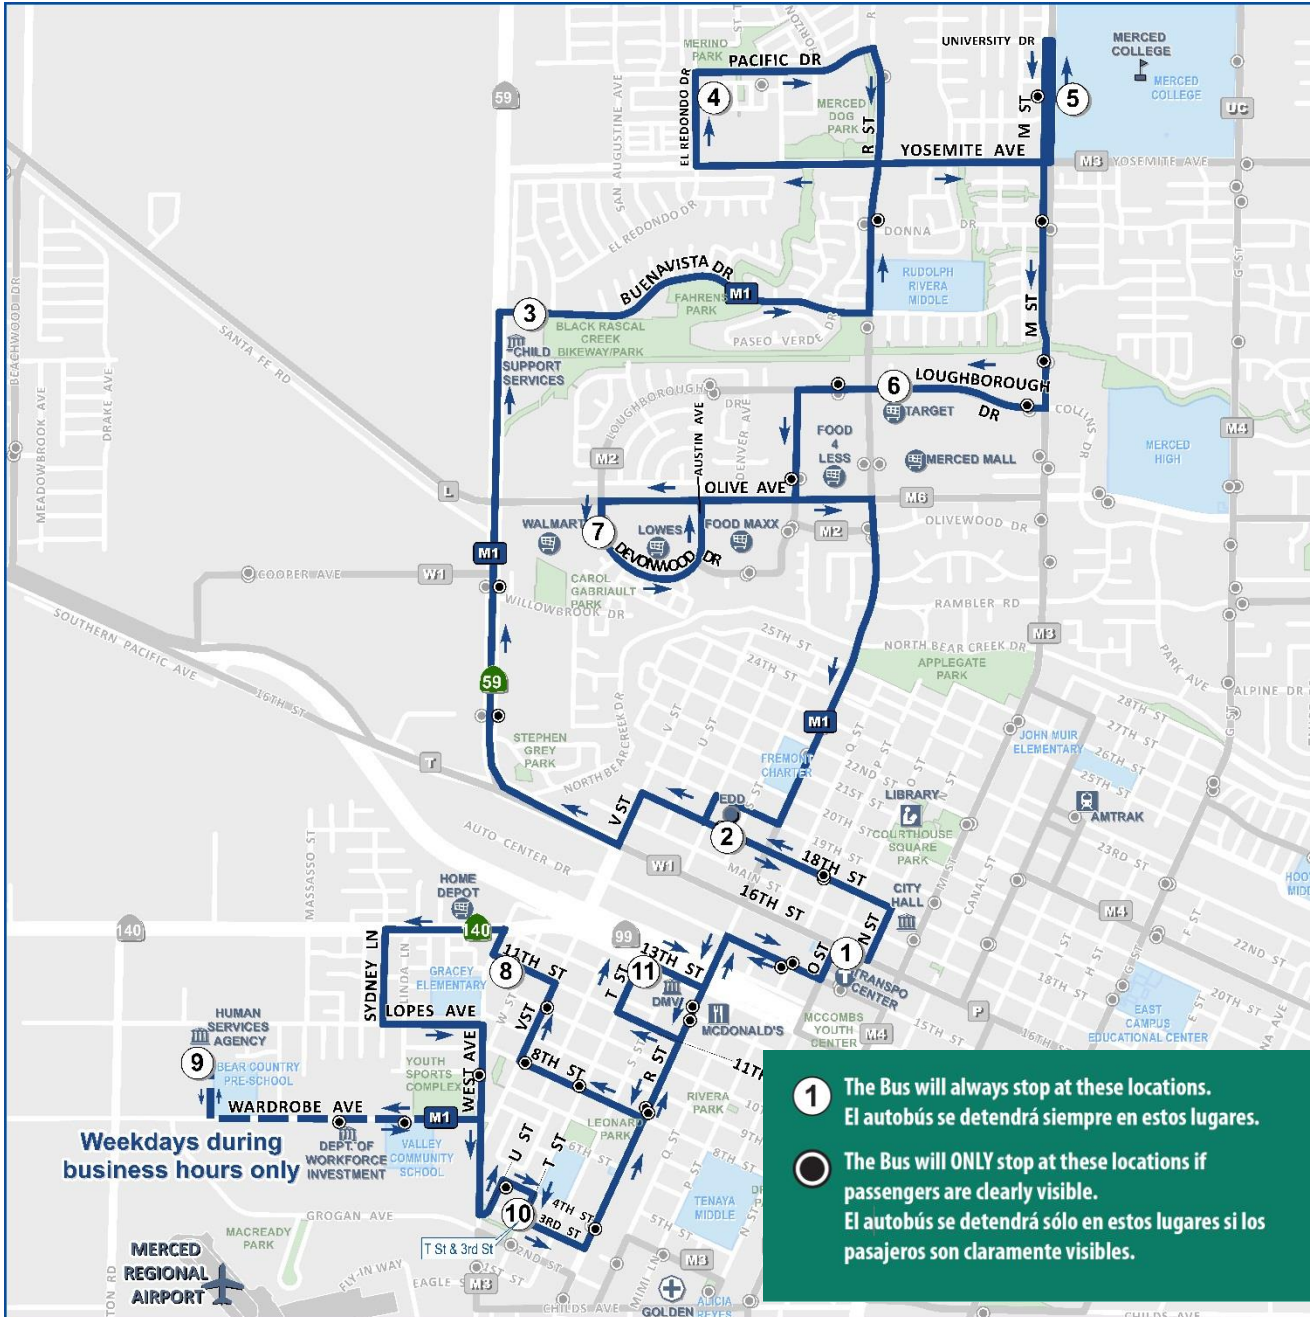

Download Merced The Bus App Now! Available for Apple & Android
Descarga La App de Merced The Bus Hoy! Solo para Apple y Android

For automated assistance call / Para asistencia automatizada llame (209) 626-1414

- 1 The Bus will always stop at these locations.
  El autobús se detendrá siempre en estos lugares.
- 2 The Bus will ONLY stop at these locations if passengers are clearly visible.
  El autobús se detendrá sólo en estos lugares si los pasajeros son claramente visibles.

Weekdays during business hours only