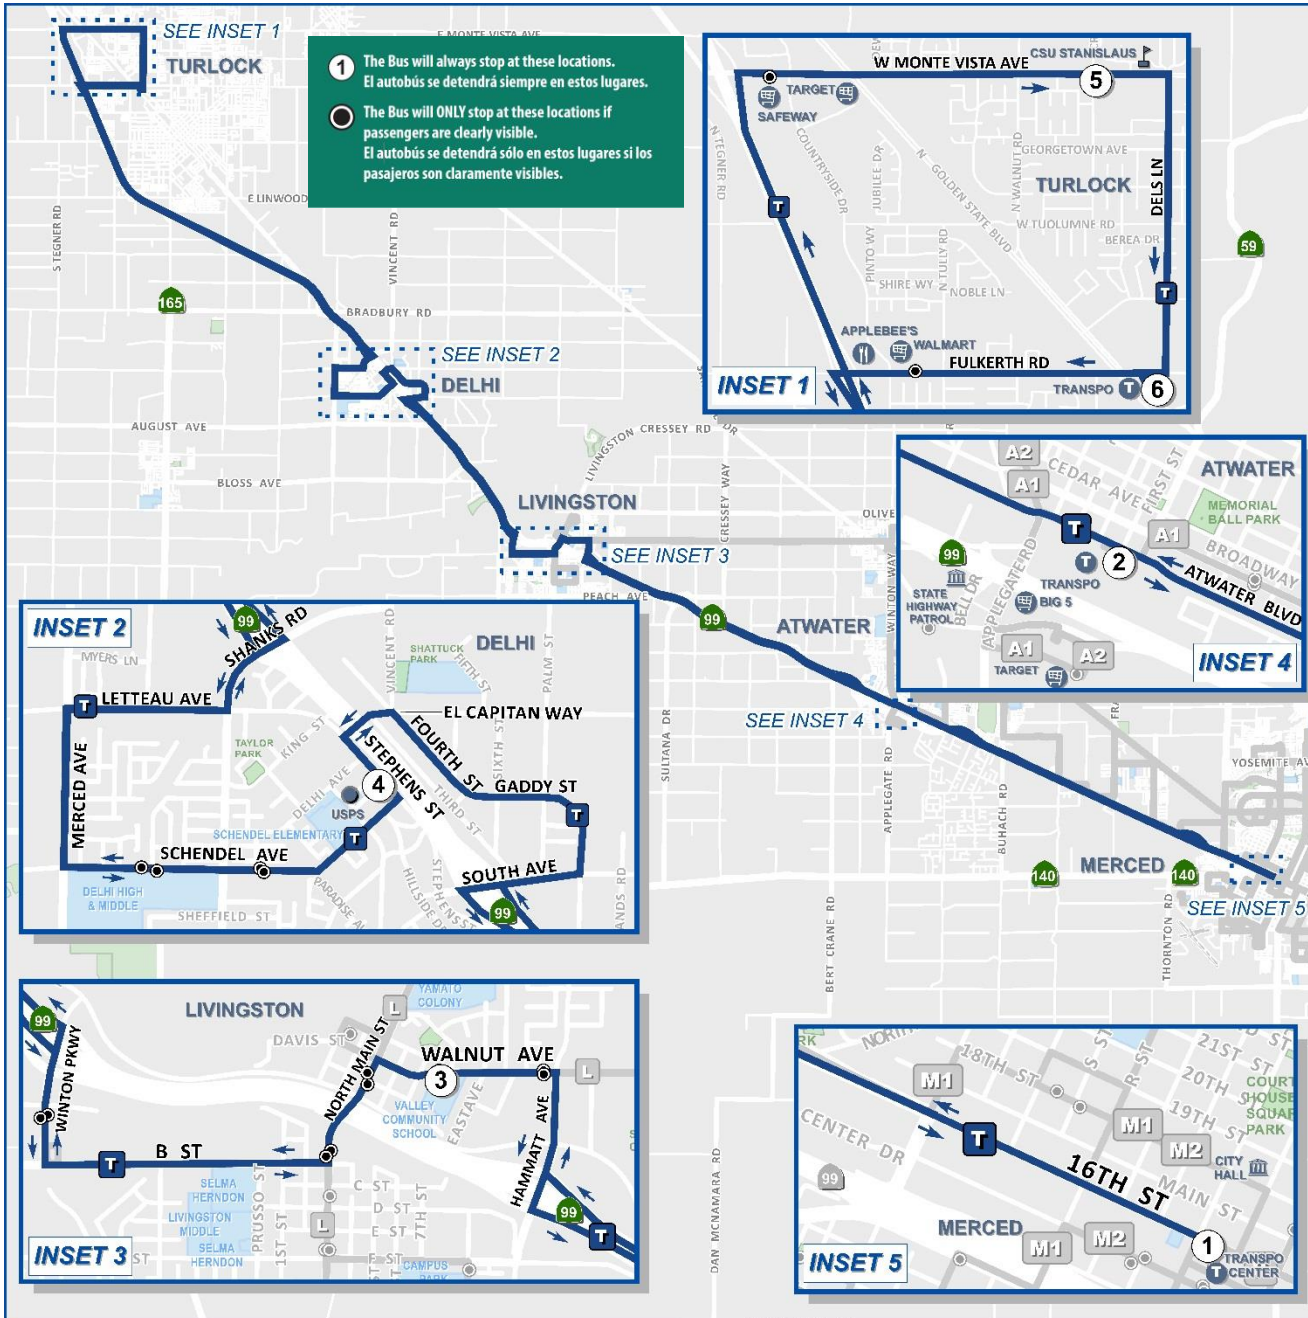

T

**Turlock
Commuter**

Inter-City

- Merced Transpo**
Atwater Transpo
Livingston
Delhi
- Walnut & Franci St.
 - Veterans Memorial
 - Schendel School

- Turlock**
- Monte Vista Shopping Center
 - Rite Aid
 - CSU Stanislaus
 - Walmart
 - Transpo

Monday-Friday | To Turlock **Lunes-Viernes | A Turlock**

①	②	③	④	⑤	⑥
Merced Transpo (Depart)	Atwater Transpo	Across Walnut Ave. & Franci St.	Veterans Memorial Bldg. (Delhi)	Rite Aid Monte Vista (Turlock)	Turlock Transpo Center
Service starts at Monte Vista Safeway Stop at 5:58 AM				6:03 AM	6:15 AM
6:30 AM	6:45 AM	6:58 AM	7:14 AM	7:38 AM	7:50 AM
7:30 AM	7:45 AM	7:58 AM	8:14 AM	8:38 AM	8:50 AM
8:30 AM	8:45 AM	8:58 AM	9:14 AM	9:38 AM	9:50 AM
9:30 AM	9:45 AM	9:58 AM	10:14 AM	10:38 AM	10:50 AM
10:30 AM	10:45 AM	10:58 AM	11:14 AM	11:38 AM	11:50 AM
11:30 AM	11:45 AM	11:58 AM	12:14 PM	12:38 PM	12:50 PM
12:30 PM	12:45 PM	12:58 PM	1:14 PM	1:38 PM	1:50 PM
1:30 PM	1:45 PM	1:58 PM	2:14 PM	2:38 PM	2:50 PM
2:30 PM	2:45 PM	2:58 PM	3:14 PM	3:38 PM	3:50 PM
3:30 PM	3:45 PM	3:58 PM	4:14 PM	4:38 PM	4:50 PM
4:30 PM	4:45 PM	4:58 PM	5:14 PM	5:38 PM	5:50 PM
5:30 PM	5:45 PM	5:58 PM	6:14 PM	6:38 PM	6:50 PM
6:30 PM	6:45 PM	6:58 PM	7:14 PM	7:38 PM	7:50 PM
7:30 PM	7:45 PM	7:58 PM	8:14 PM	8:38 PM	8:50 PM

Weekend | To Turlock **Fin de semana | A Turlock**

①	②	③	④	⑤	⑥
Merced Transpo (Depart)	Atwater Transpo	Across Walnut Ave. & Franci St.	Veterans Memorial Bldg. (Delhi)	Rite Aid Monte Vista (Turlock)	Turlock Transpo Center
9:00 AM	9:15 AM	9:28 AM	9:44 AM	10:08 AM	10:15 AM
11:40 AM	11:55 AM	12:08 PM	12:24 PM	12:48 PM	12:55 PM
2:45 PM	3:00 PM	3:13 PM	3:29 PM	3:53 PM	4:00 PM
5:30 PM	5:45 PM	5:58 PM	6:14 PM	6:38 PM	6:45 PM

\$3.00 Intercity Trip
Viaje Interurbano
\$1.50 Local Trips.
Viajes locales

Fixed Routes are FREE for qualifying Seniors, Veterans, and ADA Eligible Passengers.
(Valid ID is REQUIRED)
Las Rutas fijas son GRATIS para mayores de 62 años, Veteranos y Pasajeros Elegibles de ADA.
(ID válida es REQUERIDO)