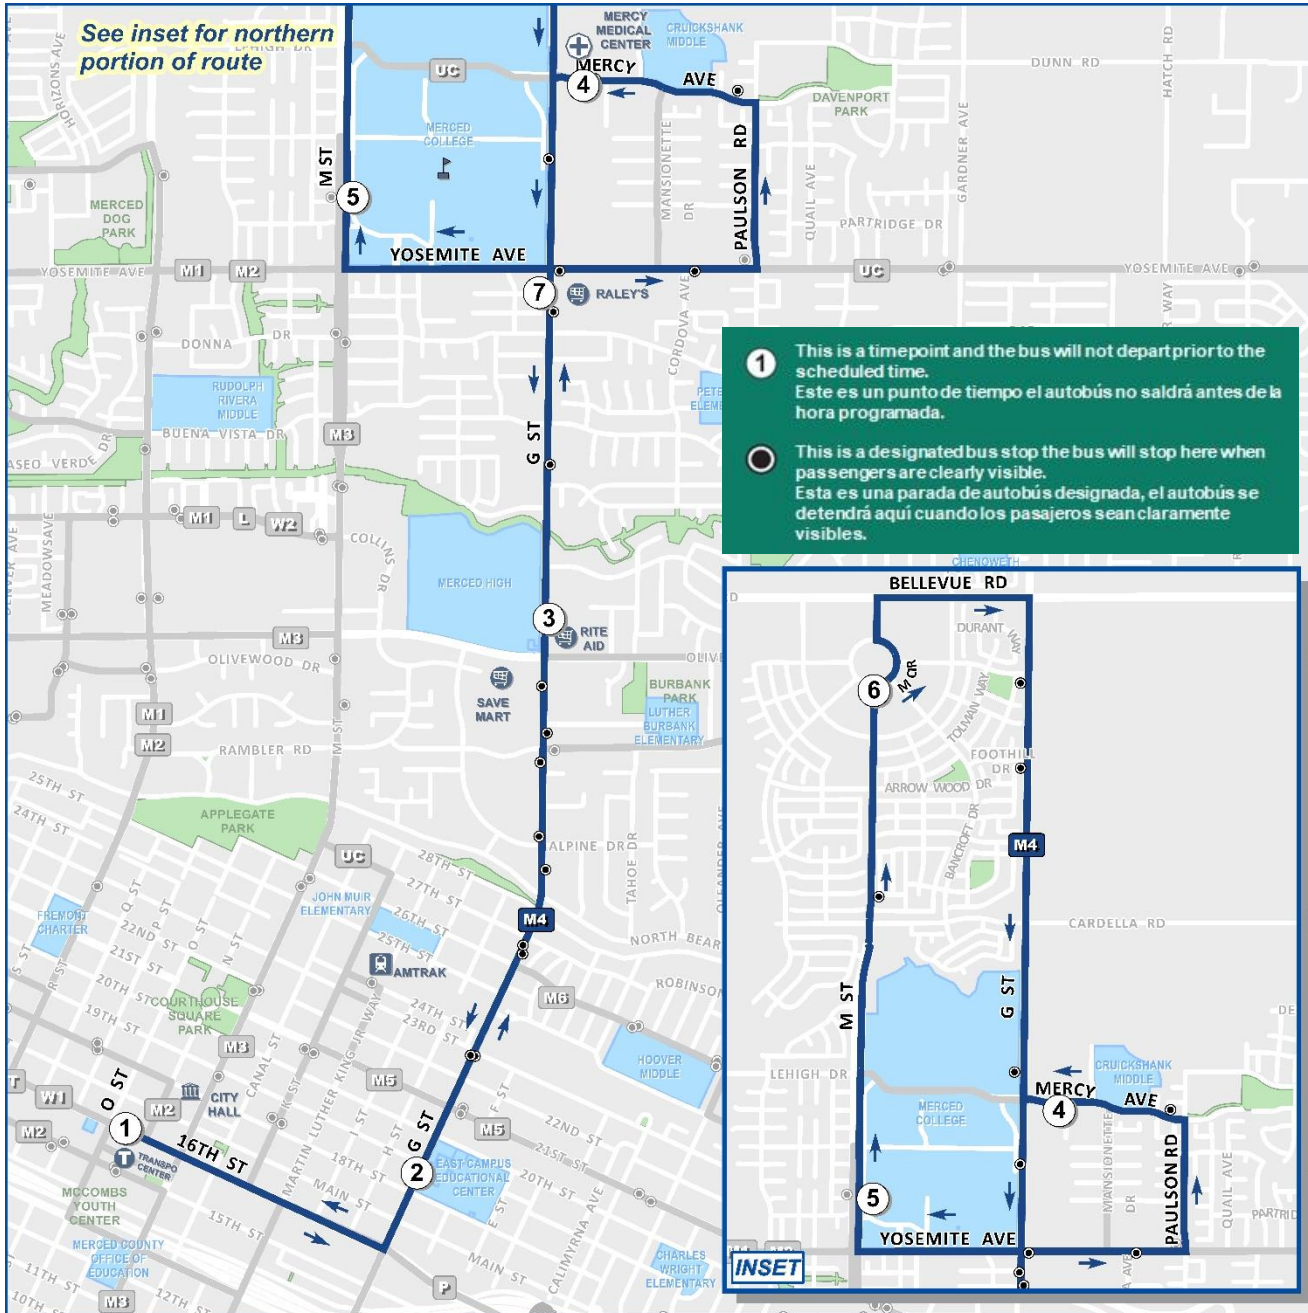

Download Merced The Bus App Now! Available for Apple & Android
Descarga La App de Merced The Bus Hoy! Solo para Apple y Android

For automated assistance call / Para asistencia automatizado llame (209) 626-1414