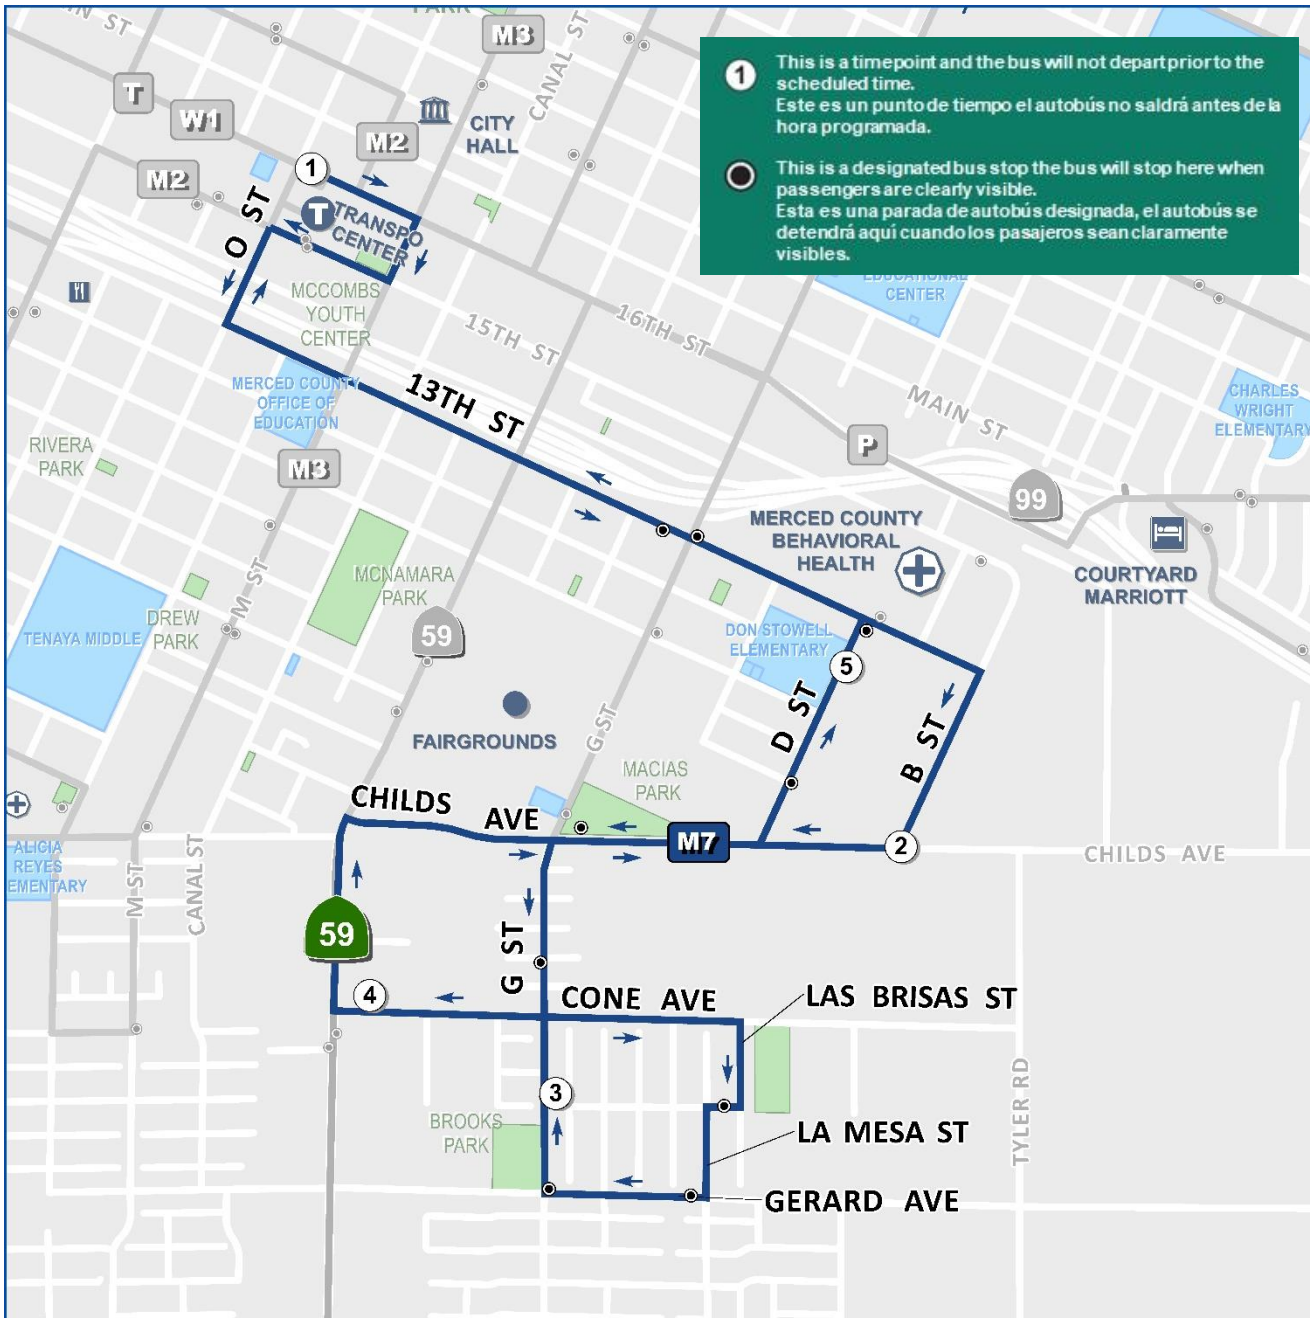

Download Merced The Bus App Now! Available for Apple & Android
Descarga La App de Merced The Bus Hoy! Solo para Apple y Android

For automated assistance call / Para asistencia automatizado llame (209) 626-1414