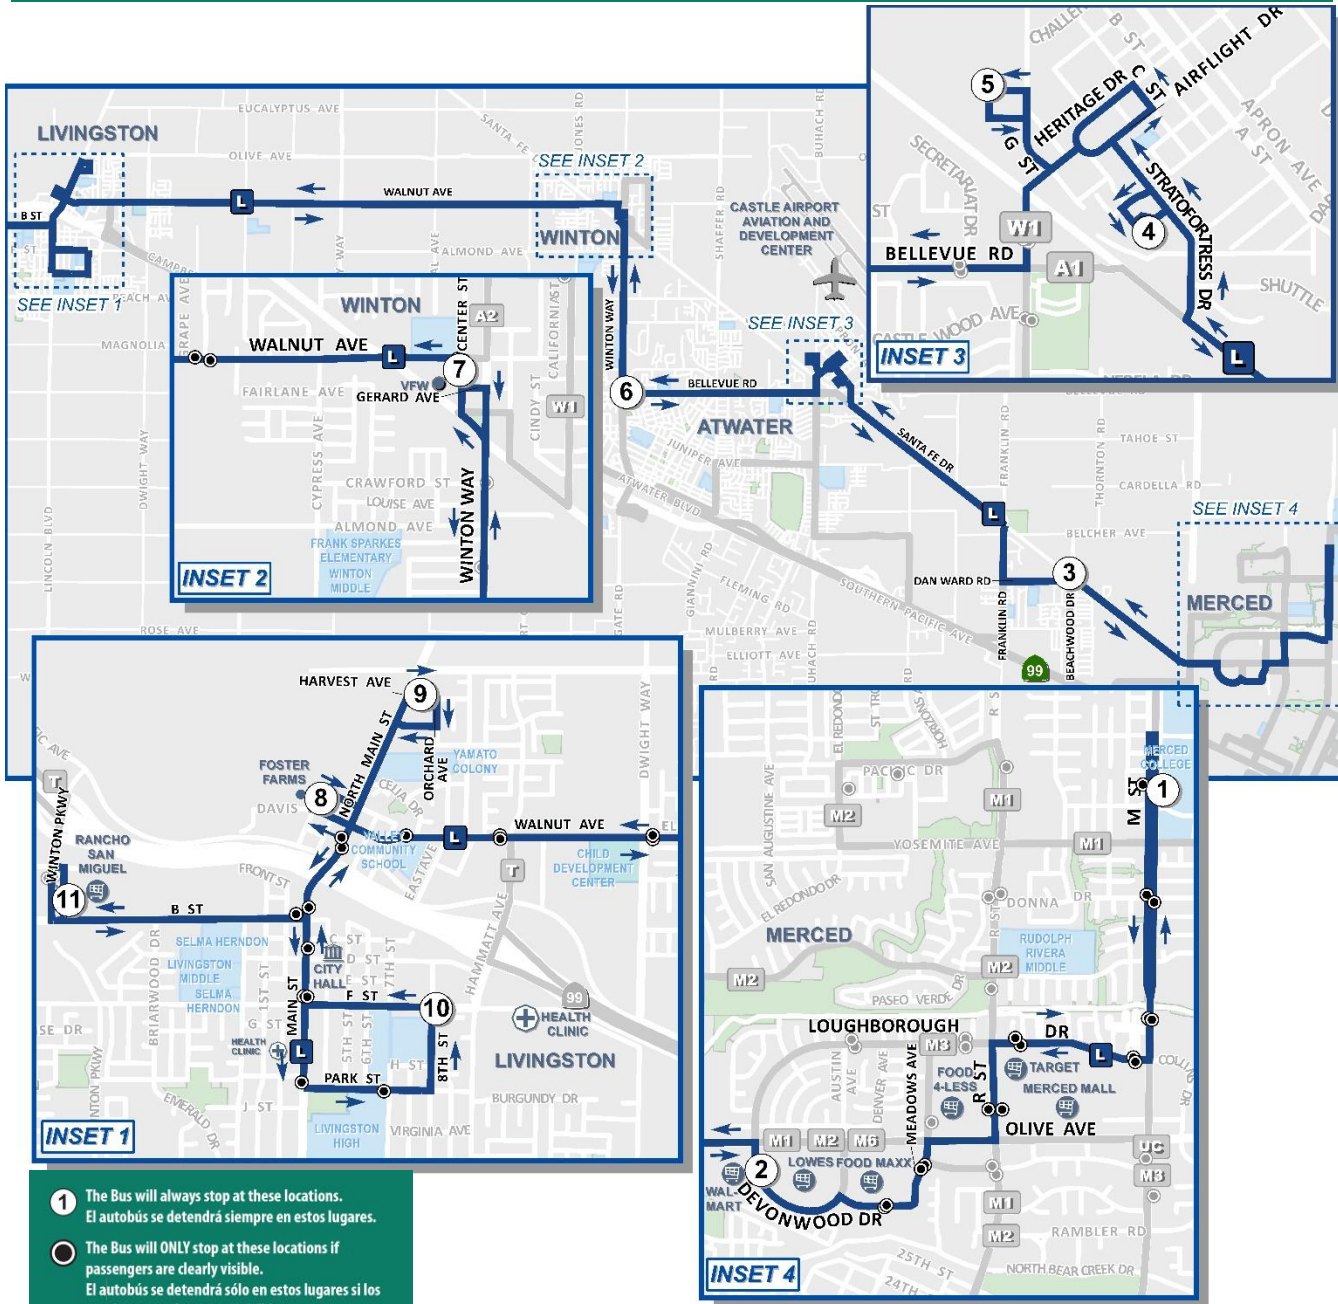

Download Merced The Bus App Now! Available for Apple & Android
Descargue La App de Merced The Bus Hoy! Solo para Apple y Android

For automated assistance call / Para asistencia automatizada llame al (209) 626-1414

- 1 The Bus will always stop at these locations.
  El autobús se detendrá siempre en estos lugares.
- 2 The Bus will ONLY stop at these locations if passengers are clearly visible.
  El autobús se detendrá sólo en estos lugares si los pasajeros son claramente visibles.