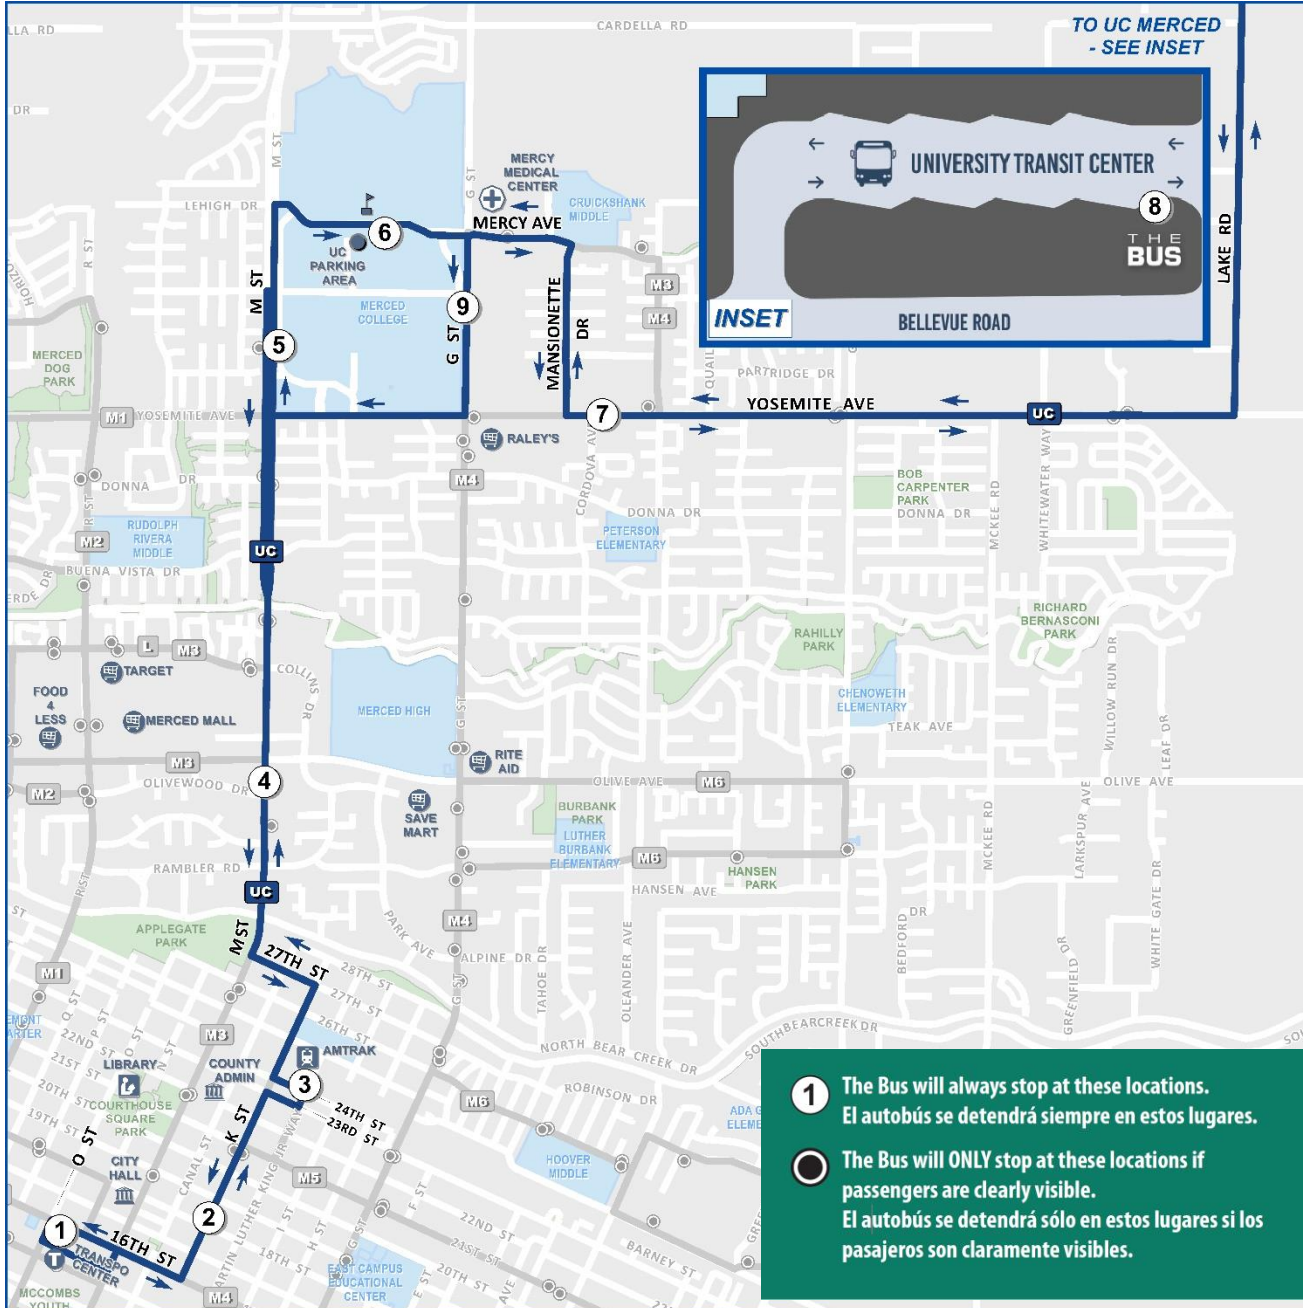

Download Merced The Bus App Now! Available for Apple & Android
Descarga La App de Merced The Bus Hoy! Solo para Apple y Android

For automated assistance call / Para asistencia automatizado llame (209) 626-1414