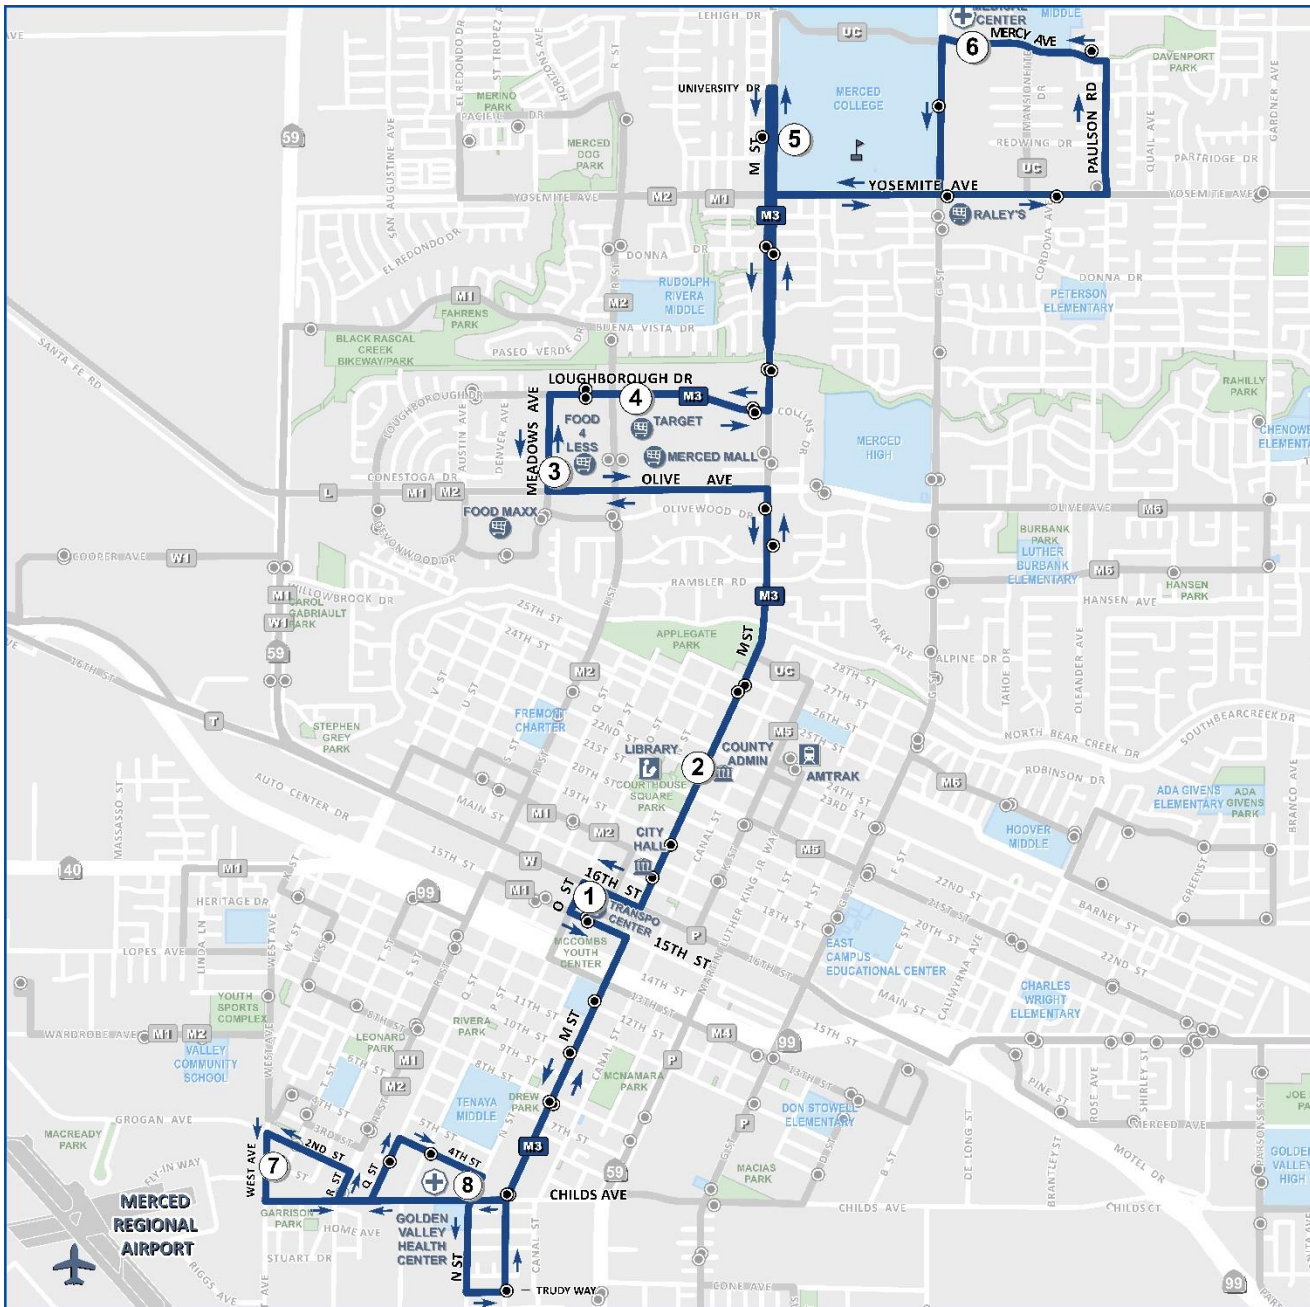

M3

Merced
M St. Route

Local

- Merced Transpo
- County Admin.
- Police Dept.
- Target
- Walmart
- Food 4 Less
- Merced Mall
- Merced College
- Social Security
- Mercy Hospital
- Raley's
- Promenade

The Public Transportation Services of the
Transit Joint Powers Authority for
Merced County

South Loop

Sur			
①	⑦	⑧	①
Merced Transpo (Depart)	West Ave & 1st ST	Golden Valley Health Centers	Merced Transpo (Arrive)
---	---	---	---
---	8:14 AM	8:19 AM	8:24 AM
9:27 AM	9:33 AM	9:38 AM	9:43 AM
10:57 AM	11:03 AM	11:08 AM	11:13 AM
12:27 PM	12:33 PM	12:38 PM	12:43 PM
1:57 PM	2:03 PM	2:08 PM	2:13 PM
3:27 PM	3:33 PM	3:38 PM	3:43 PM
4:57 PM	5:03 PM	5:08 PM	5:13 PM
---	---	---	---

\$1.50 Local Trip
Viaje Local

Fixed Routes are FREE for qualifying Seniors, Veterans, and ADA Eligible Passengers.
(Valid ID is REQUIRED)
Las Rutas fijas son GRATIS para mayores de 62 años, Veteranos y Pasajeros Elegibles de ADA.
(ID válida es REQUERIDO)