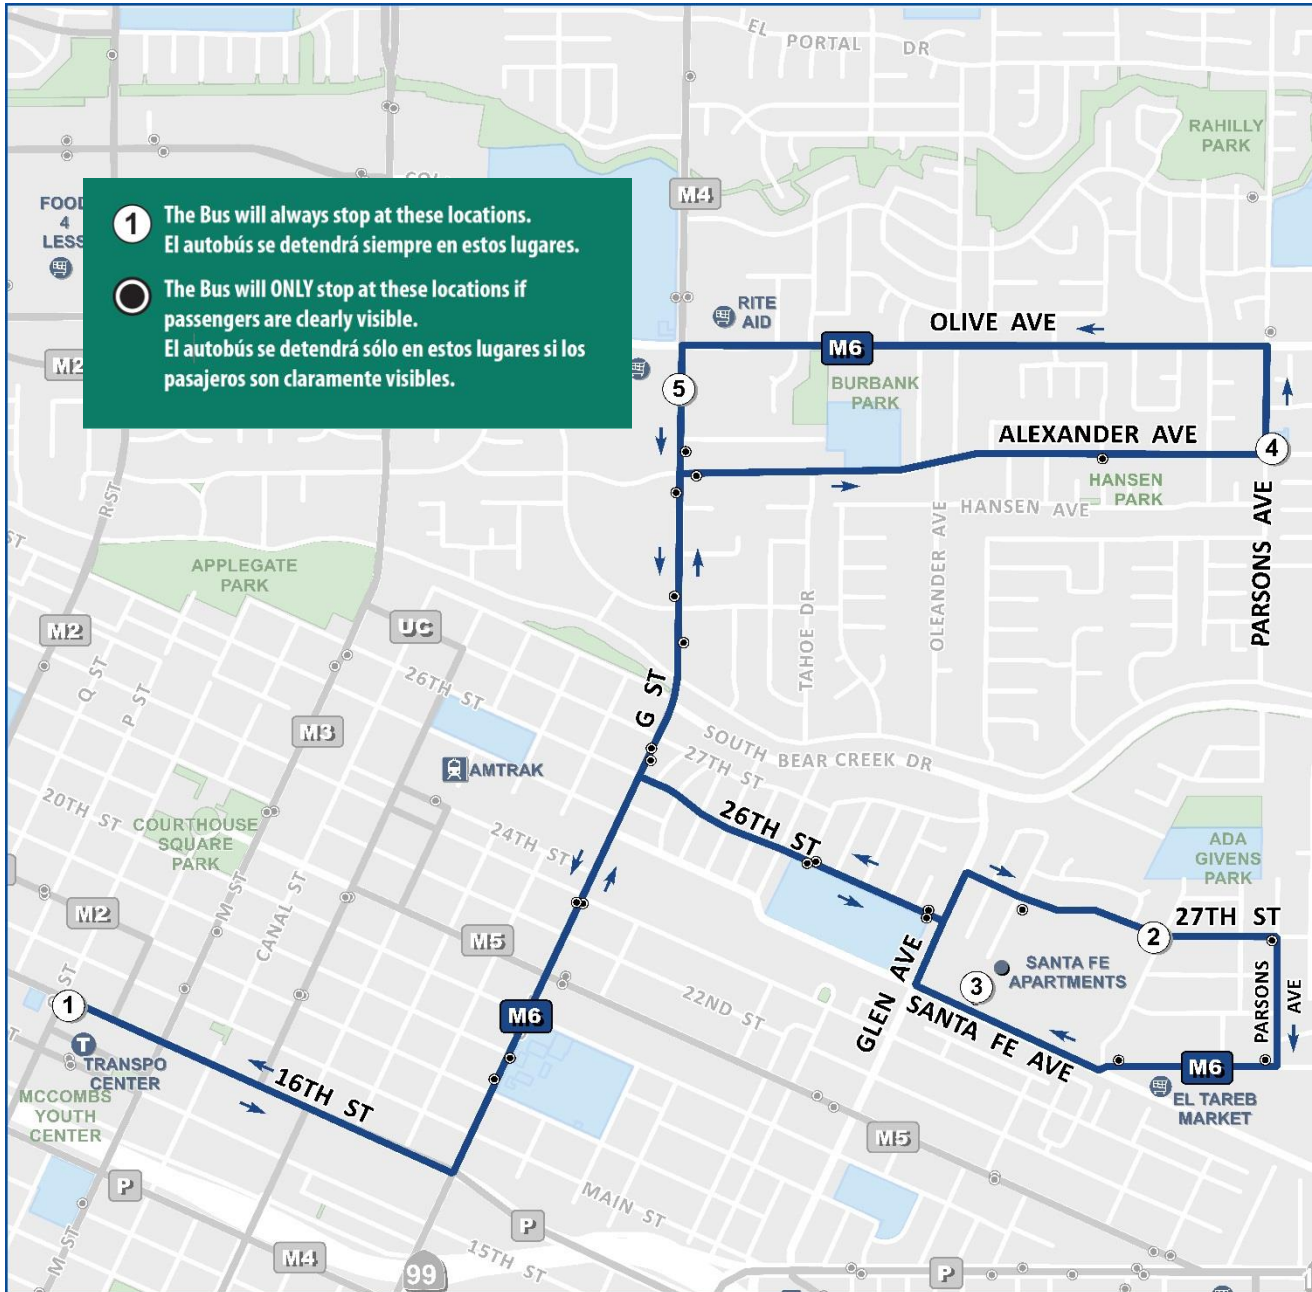

- 1 The Bus will always stop at these locations.
  El autobús se detendrá siempre en estos lugares.
- The Bus will ONLY stop at these locations if passengers are clearly visible.
  El autobús se detendrá sólo en estos lugares si los pasajeros son claramente visibles.