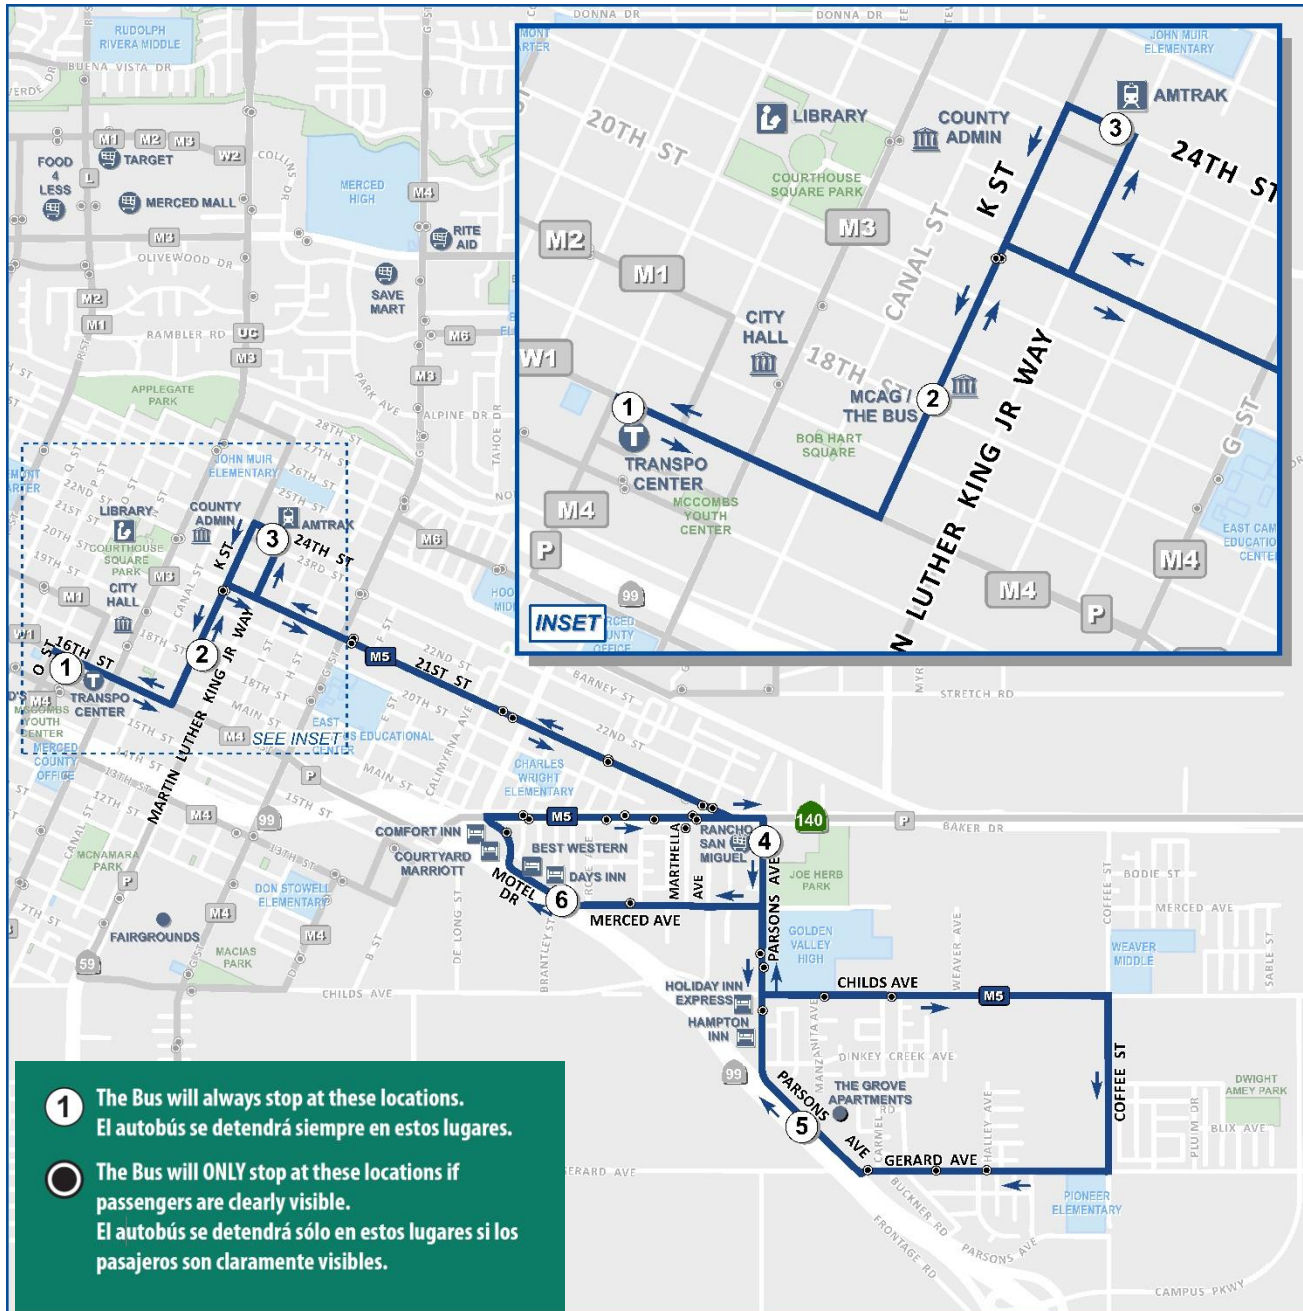

Download Merced The Bus App Now! Available for Apple & Android
Descarga La App de Merced The Bus Hoy! Solo para Apple y Android

For automated assistance call / Para asistencia automatizada llame (209) 626-1414

- 1 The Bus will always stop at these locations.
  El autobús se detendrá siempre en estos lugares.
- 2 The Bus will ONLY stop at these locations if passengers are clearly visible.
  El autobús se detendrá sólo en estos lugares si los pasajeros son claramente visibles.