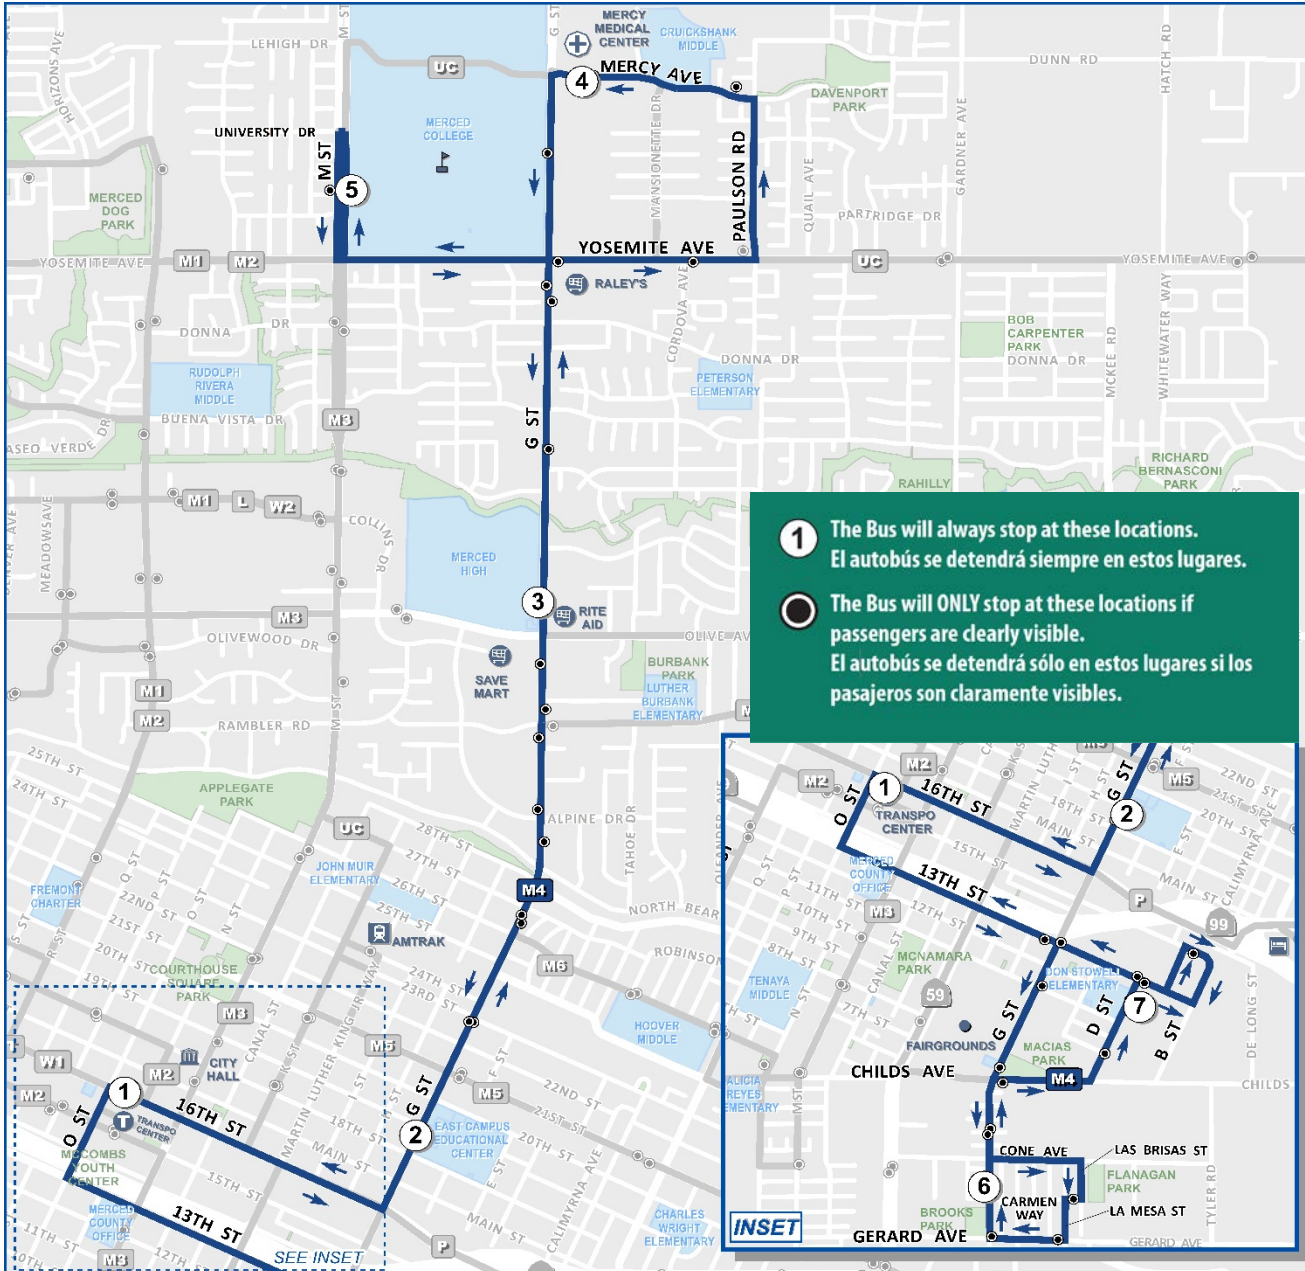

Download Merced The Bus App Now! Available for Apple & Android
Descarga La App de Merced The Bus Hoy! Solo para Apple y Android

For automated assistance call / Para asistencia automatizada llame (209) 626-1414

1 The Bus will always stop at these locations.
El autobús se detendrá siempre en estos lugares.

○ The Bus will ONLY stop at these locations if passengers are clearly visible.
El autobús se detendrá sólo en estos lugares si los pasajeros son claramente visibles.