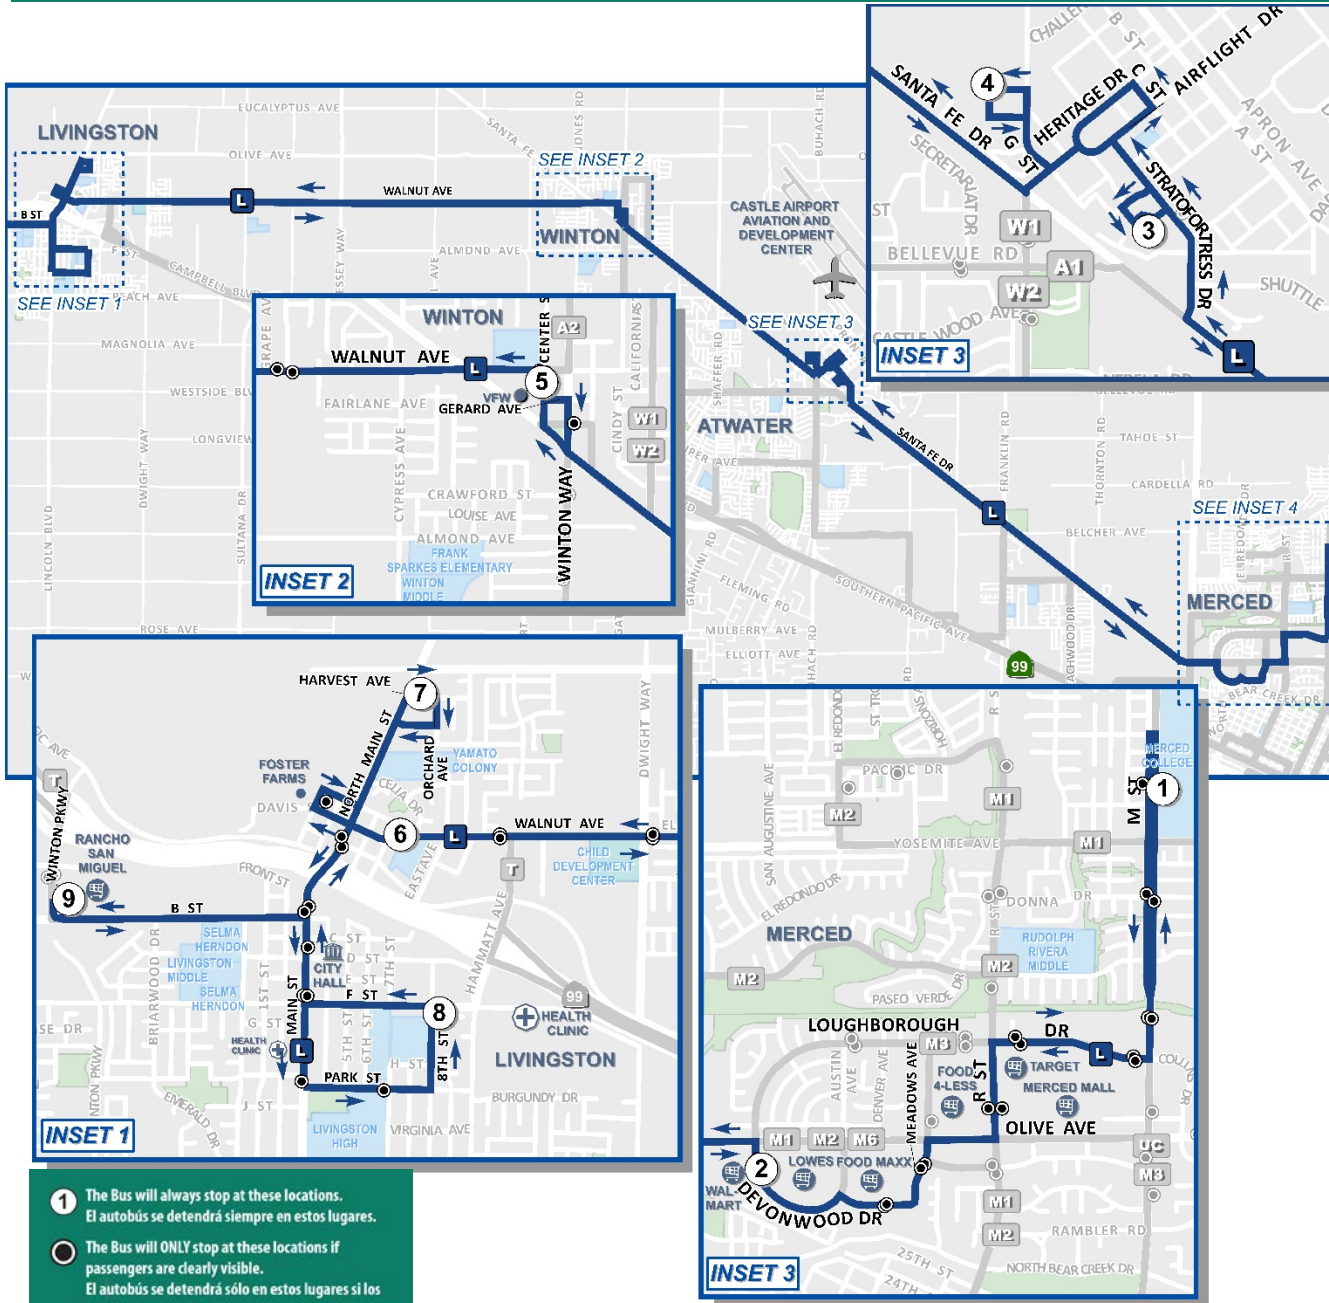

Download Merced The Bus App Now! Available for Apple & Android
Descarge La App de Merced The Bus Hoy! Solo para Apple y Android

For automated assistance call / Para asistencia automatizado llame (209) 626-1414

- 1 The Bus will always stop at these locations.
  El autobús se detendrá siempre en estos lugares.
- 2 The Bus will ONLY stop at these locations if passengers are clearly visible.
  El autobús se detendrá sólo en estos lugares si los pasajeros son claramente visibles.